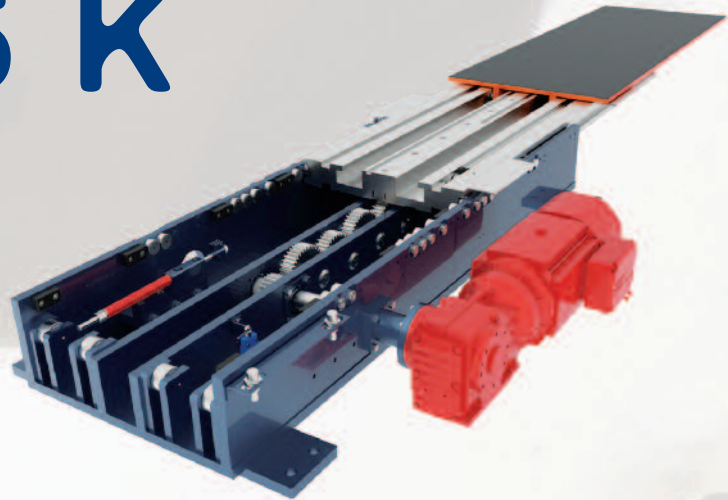

ARES 65 K

The ARES 65K is a particular wide-body telescopic monofork.

SINGLE
DEPTH

PRODUCT CODE	Q LOAD (KG)	L FIXED BODY LENGTH (MM)	Ls UPPER SLIDE LENGTH (MM)	S1 STROKE (MM)	MAX BENDING UNDER LOAD (MM)
AR65K-120	3000	1200	1200	1300	22
AR65K-125		1250		1350	24
AR65K-130		1300		1400	25
AR65K-135		1350	1240	1450	27
AR65K-140		1400		1500	29
AR65K-145		1450		1550	31
AR65K-150		1500		1600	33
AR65K-200	1500	2000	2000	2100	39

It finds application where the load unit to move is else than a normal pallet (heavy boxes or closed pallets); in this case the load unit must be placed on special stands or L-profile to allow the fork to entry.

DOUBLE
DEPTH

TRIPLE
DEPTH

COMBINED
PRODUCTS

SPECIAL
PRODUCTS