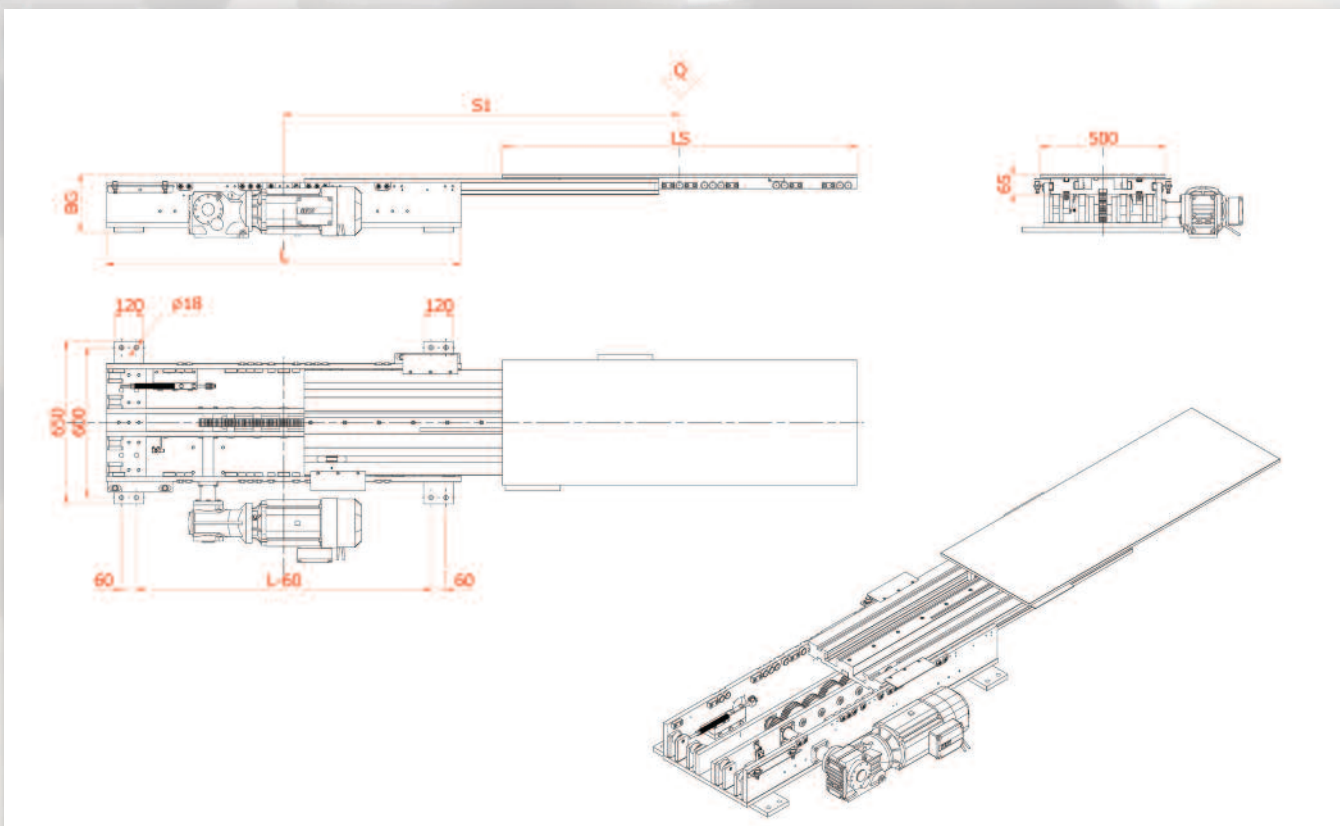

ARES 65 K

The ARES 65K is a particular wide-body telescopic monofork.

SINGLE
DEPTH

PRODUCT CODE	Q LOAD (KG)	L FIXED BODY LENGTH (MM)	Ls UPPER SLIDE LENGTH (MM)	S1 STROKE (MM)	MAX BENDING UNDER LOAD (MM)
AR65K-120	3000	1200	1200	1300	22
AR65K-125		1250		1350	24
AR65K-130		1300		1400	25
AR65K-135		1350	1240	1450	27
AR65K-140		1400		1500	29
AR65K-145		1450		1550	31
AR65K-150		1500		1600	33
AR65K-200	1500	2000	2000	2100	39

It finds application where the load unit to move is else than a normal pallet (heavy boxes or closed pallets); in this case the load unit must be placed on special stands or L-profile to allow the fork to entry.

DOUBLE
DEPTH

TRIPLE
DEPTH

COMBINED
PRODUCTS

SPECIAL
PRODUCTS