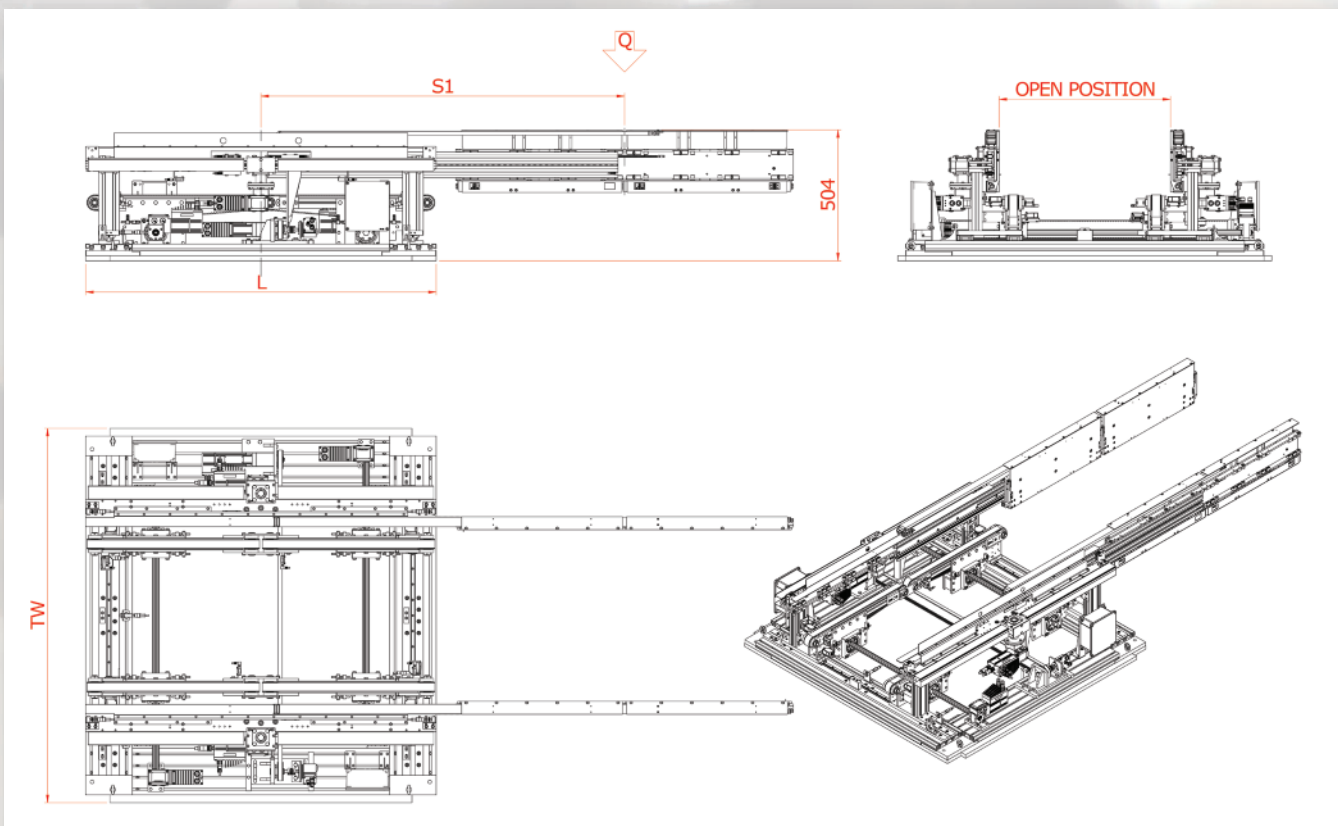

# MERCURY

The MERCURY is autonomous, independent, noiseless, clean, lubrication-free and needs low maintenance; it's possible to add shuttles or rails to extend the system in a modular way.

SINGLE DEPTH

DOUBLE DEPTH

PRODUCT CODE	Q LOAD (KG)	L FIXED BODY LENGTH (MM)	S1 STROKE (MM)	W TOTAL WIDTH (MM)
MR-120	600	1200	1300	1450
MR-140		1400	1500	
MR-160		1600	1700	
MR-180		1800	1900	
MR-200		2000	2100	

It's meant to be combined with ARACHNE system, or otherwise with ATLAS, GEMINI or TITAN lifting devices.

TRIPLE DEPTH

COMBINED PRODUCTS

SPECIAL PRODUCTS