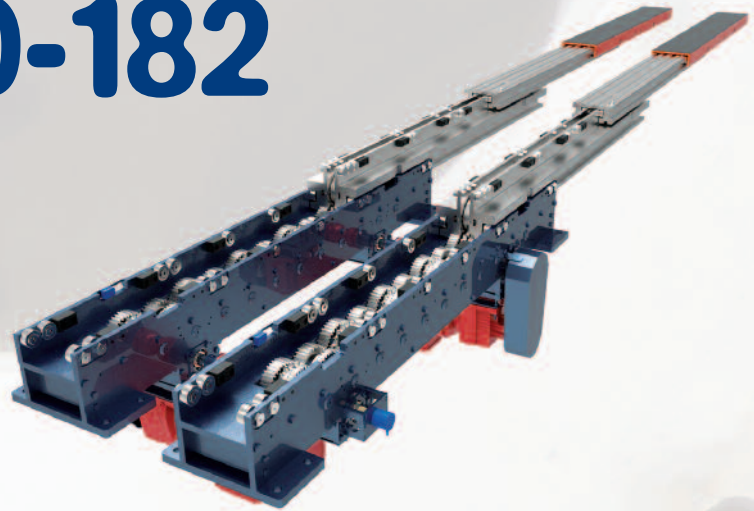

ZEUS 80-182

It's an even stronger version of the ZEUS 70-172.

SINGLE DEPTH

DOUBLE DEPTH

PRODUCT CODE	Q LOAD (KG)	L FIXED BODY LENGTH (M/M)	LS UPPER SLIDE LENGTH (M/M)	S1 SINGLE DEPTH STROKE (M/M)	S2 DOUBLE DEPTH STROKE (M/M)	MAX BENDING UNDER LOAD IN SINGLE DEPTH (M/M)	MAX BENDING UNDER LOAD IN DOUBLE DEPTH (M/M)
Z80-182-120	1800	1200	1240	L+100	2400	15	34
Z80-182-125		1250			2500	16	37
Z80-182-130		1300			2600	17	41
Z80-182-135		1350			2700	19	46
Z80-182-140		1400			2800	20	50
Z80-182-145		1450			2900	22	55
Z80-182-150		1500			3000	24	60

It keeps all the peculiar features of the ZEUS series, combined with an even higher carrying capacity (up to 2.000 Kg).

TRIPLE DEPTH

COMBINED PRODUCTS

SPECIAL PRODUCTS